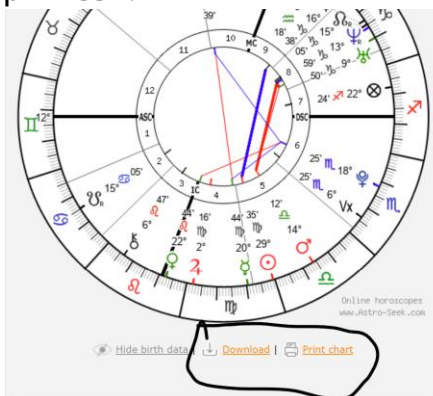

Hint:
Planets show us **what** is happening
Signs show us **how** it is happening
Houses show us **where** it is happening

- **Optional:**
- [Precise time entry in seconds](#)

Birth Chart, Astrology Online Calculator - Enter your birth data

Date of Birth 1 January 1980 **Time (local time)** 12 [noon] h 00 min ☐ unknown time

Birth city: New York, USA, New York (Enter coordinates manually.)

Calculate chart »

Extended settings: House system, Aspects, Orbs

House system: Placidus	Aspect Orbs: Default orbs	Parallels of decl.: Orb 1.2° (=1°12')
Display: ☐ Fortune ☐ Vertex ☐ Chiron ☐ Lilith (☐ True) ☒ Lunar Nodes (☒ True)	Aspects to: ☐ Fortune ☐ Vertex ☐ Chiron ☐ Lilith ☐ Lunar Nodes ☐ ASC & MC	Minor aspects: ☐ 150° (Quincunx) ☐ 30° (Semi-Sextile) ☐ 45° (Octile) ☐ 135° (Tri-Octile) ☐ 72° (Quintile) ☐ 144° (Bi-Quintile)
Tropical/Sid./RA: Tropical zodiac		

- c.
1. Click Calculate chart -
  2. The magic happens! - page will load natal chart and high-level interpretations.
     1. For this exercise, we are aiming to download and/or print the chart and this is done below the chart by clicking on download or print.
     2. It is good to print the chart to have in front of you later on
     3. Mine opens in a new window and I print from that screen to my local printer.

- d.
1. The printed chart will look like: